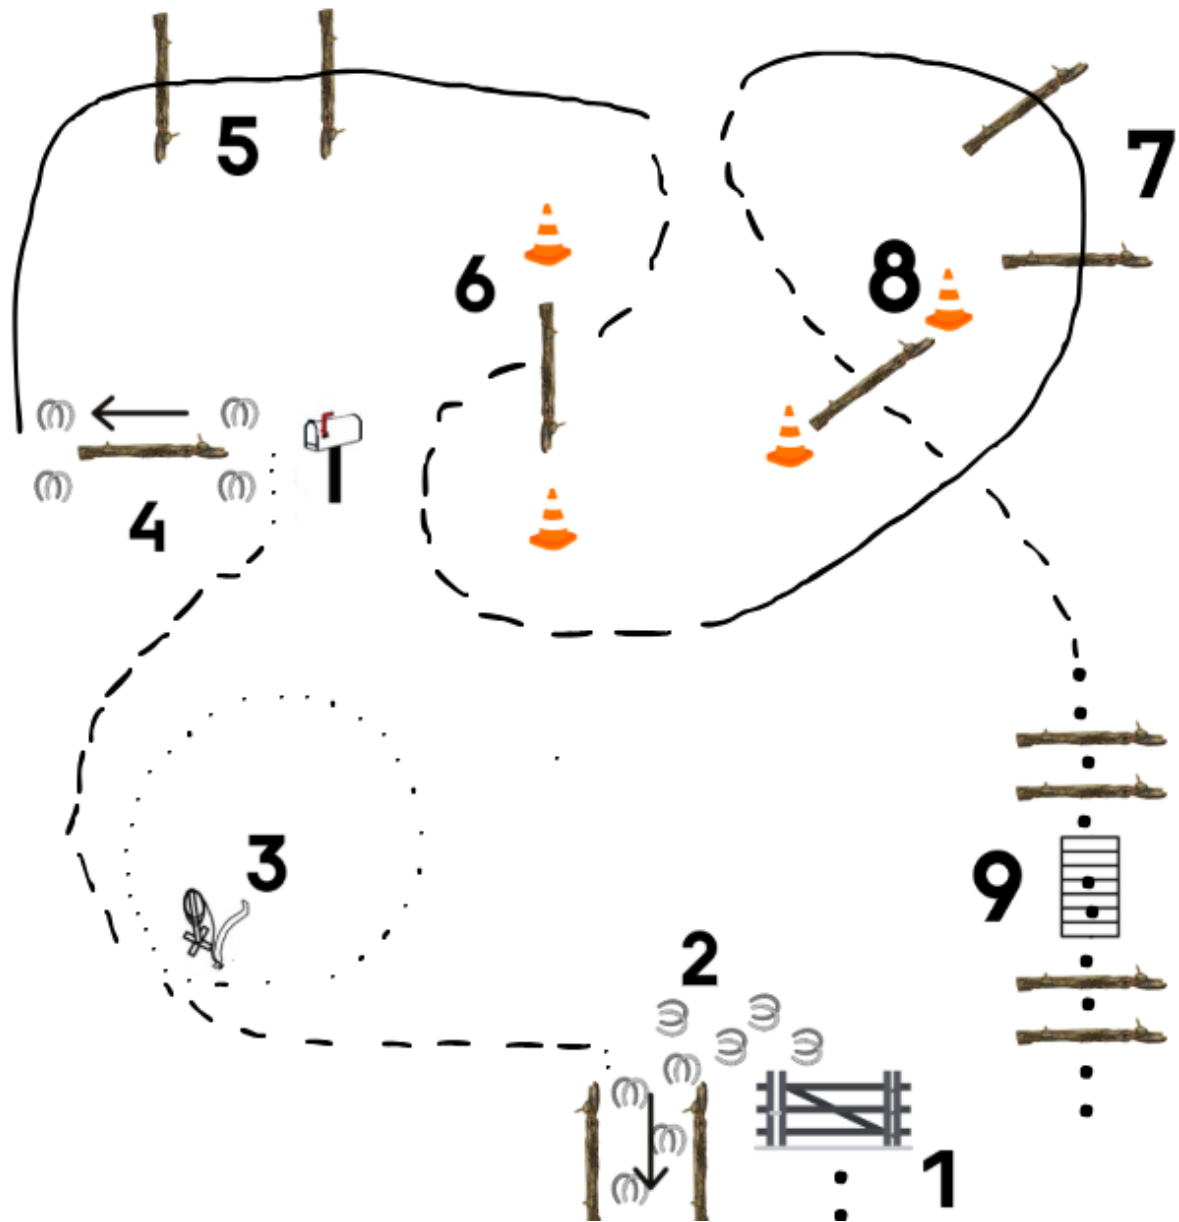

2024 Desert Classic Versatility Ranch Trail - Saturday

Classes: 381 & 382 PB & HA VRH Ranch Trail Open

1. Work hinged gate. Right hand push
2. Back straight, then back into chute. Walk out of the chute and Trot to drag.
3. Work drag (walk or trot). Hang rope. Trot to next obstacle.
4. Side pass right over pole. Walk to mailbox, take out package and replace. Side pass left over pole.
5. Right lead lope over poles.
6. Trot over pole
7. Left lead lope over poles.
8. Extended Trot over pole.
9. Walk over poles/bridge/poles.

2024 Desert Classic Versatility Ranch Trail - Saturday

Classes: 383, 384, 385, 386, 387, 388 PB & HA VRH Ranch Trail AOTR/AATR/Jr Horse

1. Work hinged gate. Right hand push
2. Back straight, then back into chute.
Walk out of chute and Trot to drag.
3. Work drag (walk or trot). Hang rope.
Trot away.
4. Walk to mailbox, take out package
and replace. Side pass left over pole.
5. Right lead lope over poles.
6. Trot over pole
7. Left lead lope over poles.
8. Trot over pole.
9. Walk over poles/bridge/poles.