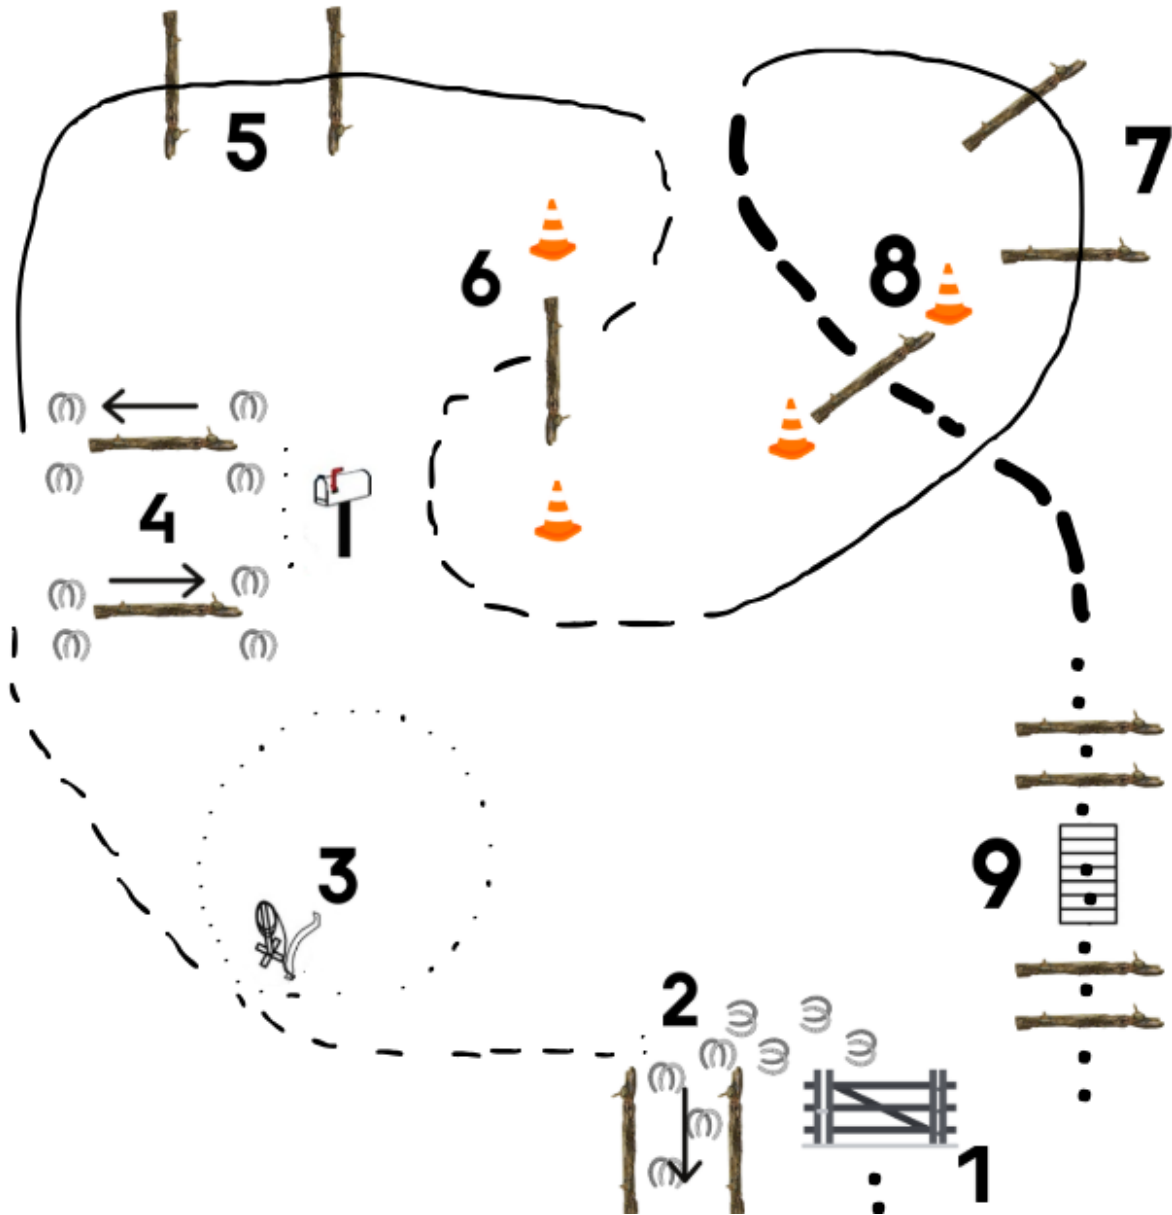

2024 Desert Classic Versatility Ranch Trail - Saturday

Classes: 381 & 382 PB & HA VRH Ranch Trail Open

1. Work hinged gate. Right hand push
2. Back straight, then back into chute. Walk out of the chute and Trot to drag.
3. Work drag (walk or trot). Hang rope. Trot to next obstacle.
4. Side pass right over pole. Walk to mailbox, take out package and replace. Side pass left over pole.
5. Right lead lope over poles.
6. Trot over pole
7. Left lead lope over poles.
8. Extended Trot over pole.
9. Walk over poles/bridge/poles.

2024 Desert Classic Versatility Ranch Trail - Saturday

Classes: 383, 384, 385, 386, 387, 388 PB & HA VRH Ranch Trail AOTR/AATR/Jr Horse

1. Work hinged gate. Right hand push
2. Back straight, then back into chute.
Walk out of chute and Trot to drag.
3. Work drag (walk or trot). Hang rope.
Trot away.
4. Walk to mailbox, take out package
and replace. Side pass left over pole.
5. Right lead lope over poles.
6. Trot over pole
7. Left lead lope over poles.
8. Trot over pole.
9. Walk over poles/bridge/poles.