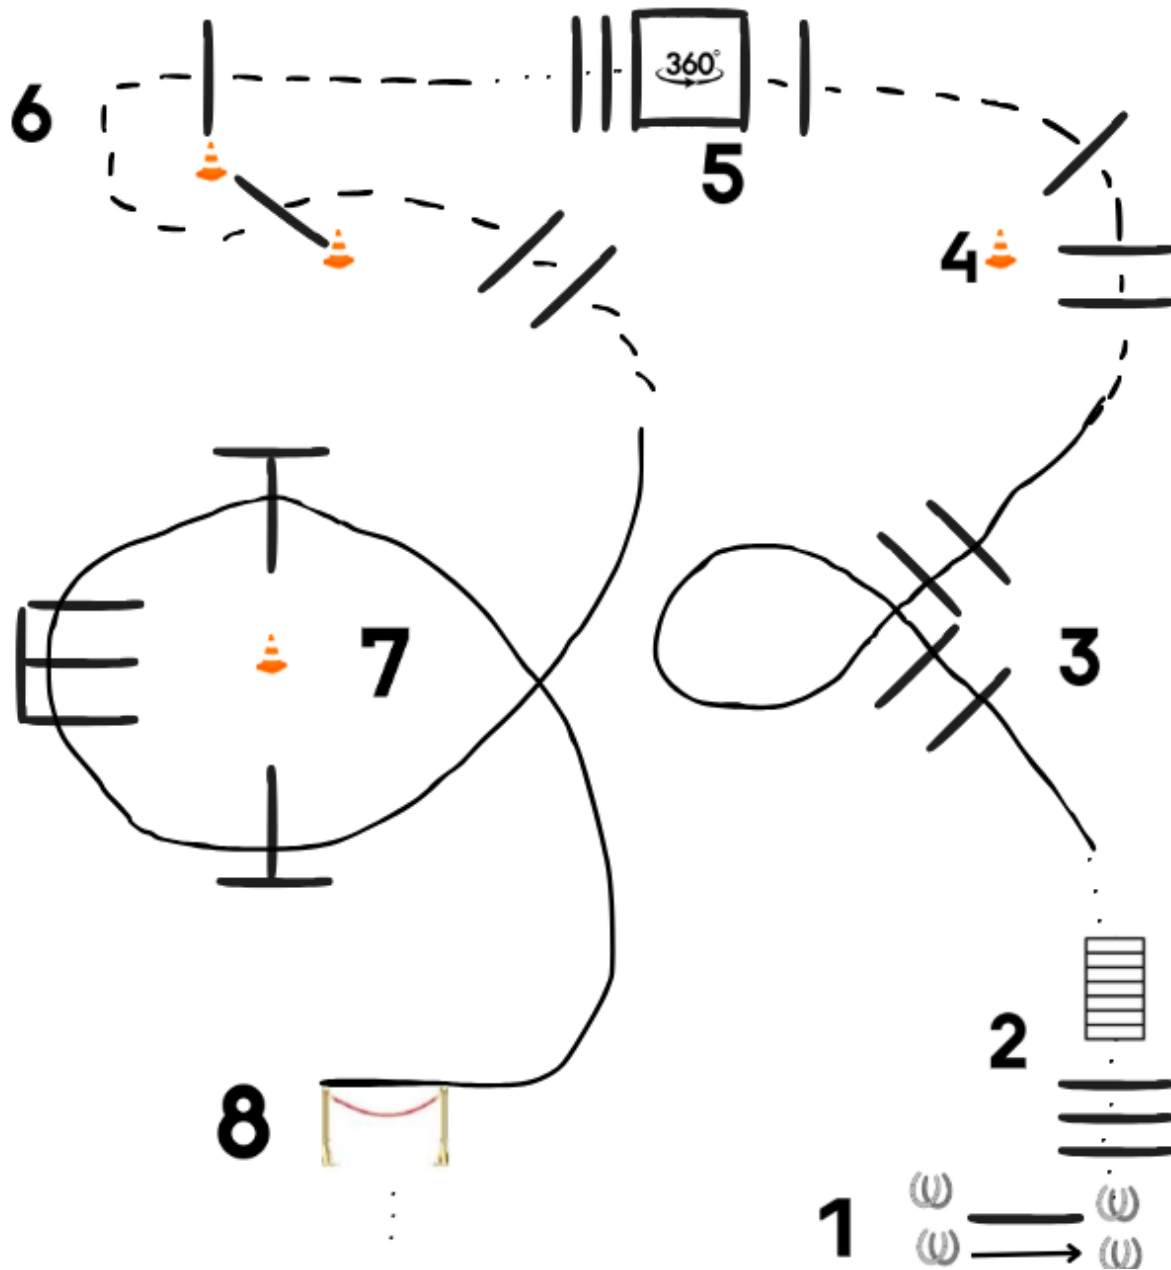

2024 Desert Classic Trail - Thursday

Classes: 343 & 344 PB & HA Western Trail Open

1. Side pass Right over pole
2. Walk over Poles/Bridge
3. Left Lead Lope over poles
4. Jog over poles and into box
5. Halt in box. 360 either way. Walk out of box
6. Jog over poles
7. Right Lead Lope Over Poles
8. Work gate, left hand push

2024 Desert Classic Trail - Thursday

Classes: 345, 346, 347, 348 PB & HA Western Trail AOTR & AATR

1. Side pass Right over pole
2. Walk over Poles/Bridge
3. Left Lead Lope over poles
4. Jog over poles and into box
5. Halt in box. 360 either way. Walk out of box

6. Jog over poles
7. Right Lead Lope Over Poles
8. Work gate, left hand push

2024 Desert Classic Trail - Thursday

Classes: 349 & 350 PB & HA English Trail Open

1. Work gate, right hand push
2. Left Lead Canter over poles
3. Trot over poles
4. Walk into box. Halt in box. 360 either way

1. Work gate, right hand push
2. Left Lead Canter over poles
3. Trot over poles
4. Walk into box. Halt in box. 360 either way

5. Trot out of box and Trot over poles
6. Right Lead Canter Over Poles
7. Walk over Bridge/Poles
8. Side pass right over pole