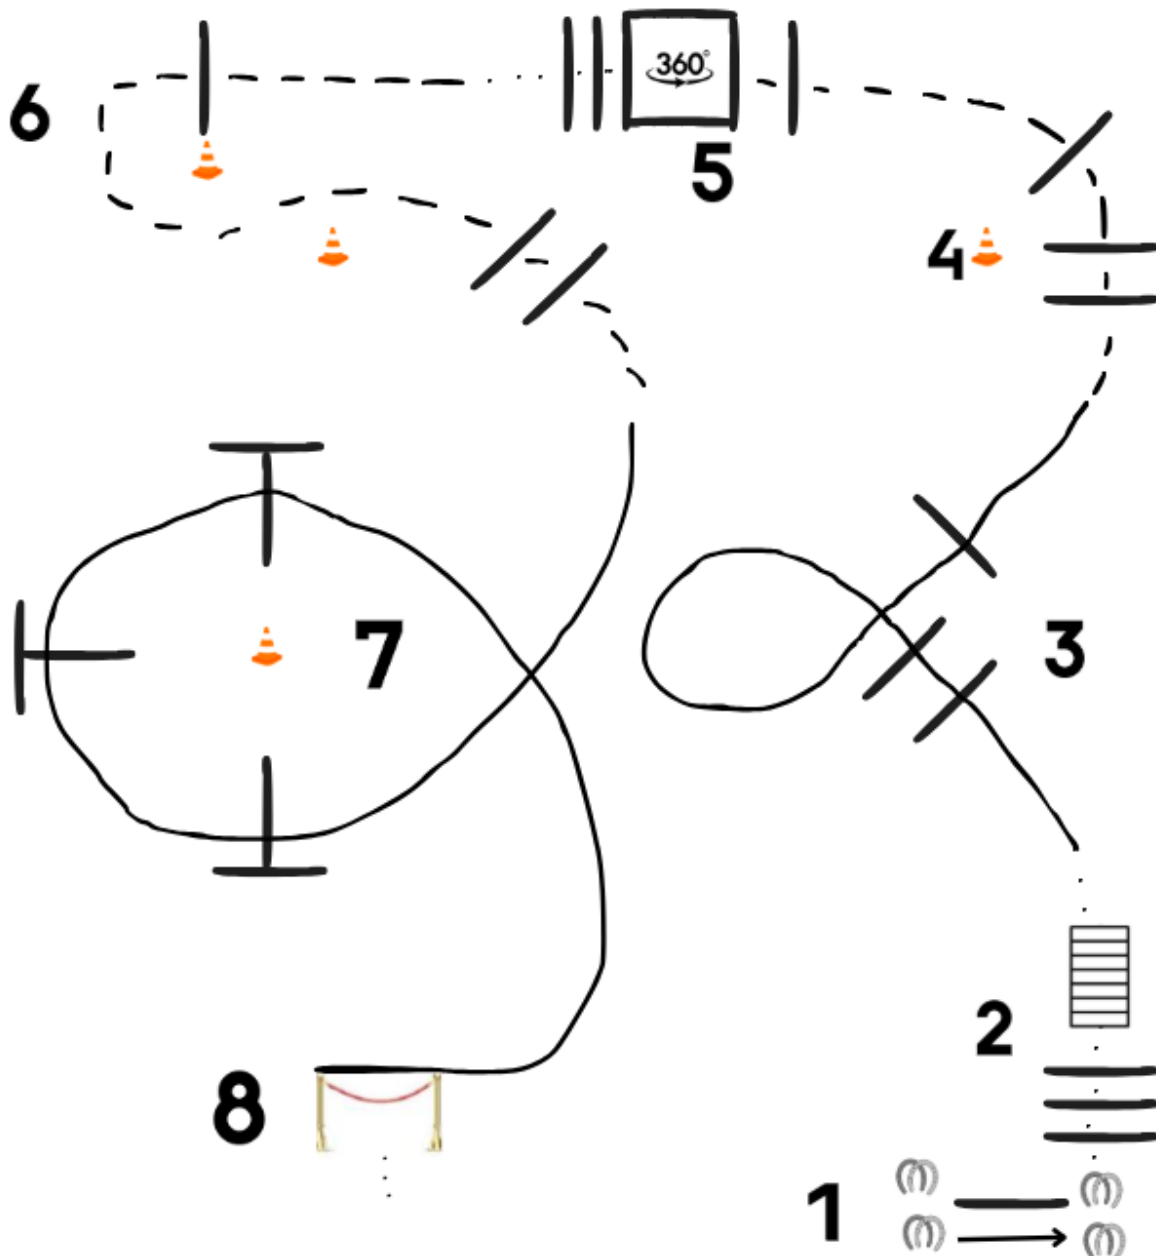

2024 Desert Classic Trail - Thursday

Classes: 343 & 344 PB & HA Western Trail Open

1. Side pass Right over pole
2. Walk over Poles/Bridge
3. Left Lead Lope over poles
4. Jog over poles and into box
5. Halt in box. 360 either way. Walk out of box
6. Jog over poles
7. Right Lead Lope Over Poles
8. Work gate, left hand push

2024 Desert Classic Trail - Thursday

Classes: 345, 346, 347, 348 PB & HA Western Trail AOTR & AATR

1. Side pass Right over pole
2. Walk over Poles/Bridge
3. Left Lead Lope over poles
4. Jog over poles and into box
5. Halt in box. 360 either way. Walk out of box

6. Jog over poles
7. Right Lead Lope Over Poles
8. Work gate, left hand push

2024 Desert Classic Trail - Thursday

Classes: 349 & 350 PB & HA English Trail Open

1. Work gate, right hand push
2. Left Lead Canter over poles
3. Trot over poles
4. Walk into box. Halt in box. 360 either way

1. Work gate, right hand push
2. Left Lead Canter over poles
3. Trot over poles
4. Walk into box. Halt in box. 360 either way

5. Trot out of box and Trot over poles
6. Right Lead Canter Over Poles
7. Walk over Bridge/Poles
8. Side pass right over pole