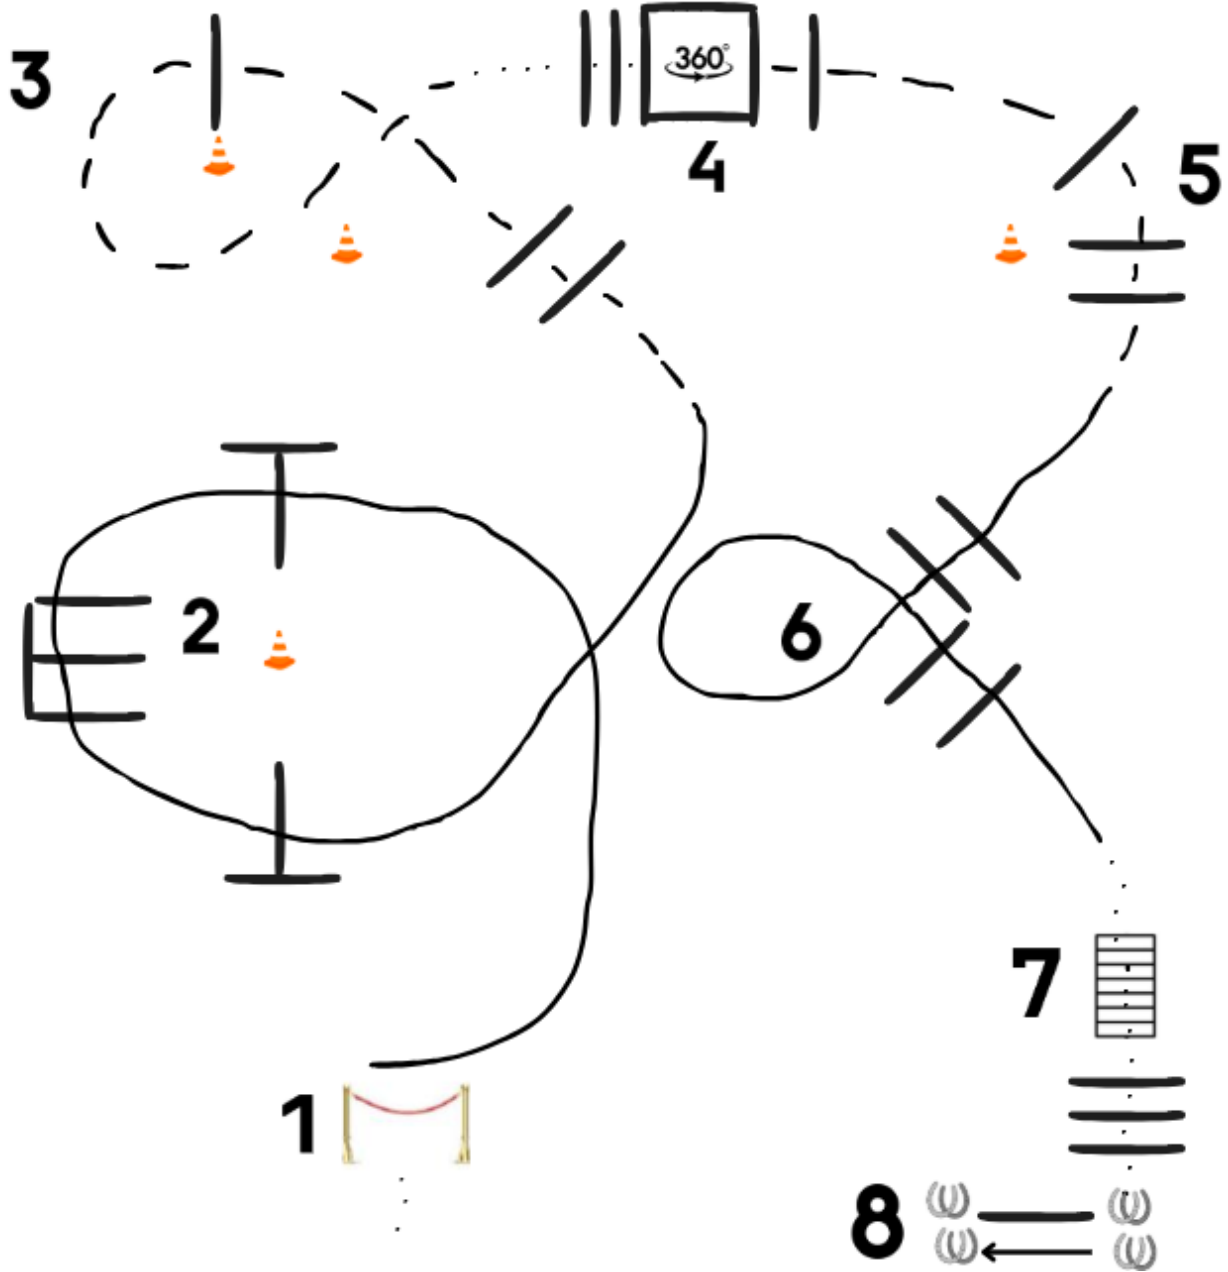

2024 Desert Classic Trail - Thursday

Classes: 343 & 344 PB & HA Western Trail Open

1. Side pass Right over pole
2. Walk over Poles/Bridge
3. Left Lead Lope over poles
4. Jog over poles and into box
5. Halt in box. 360 either way. Walk out of box
6. Jog over poles
7. Right Lead Lope Over Poles
8. Work gate, left hand push

2024 Desert Classic Trail - Thursday

Classes: 345, 346, 347, 348 PB & HA Western Trail AOTR & AATR

1. Side pass Right over pole
2. Walk over Poles/Bridge
3. Left Lead Lope over poles
4. Jog over poles and into box
5. Halt in box. 360 either way. Walk out of box

6. Jog over poles
7. Right Lead Lope Over Poles
8. Work gate, left hand push

2024 Desert Classic Trail - Thursday

Classes: 349 & 350 PB & HA English Trail Open

1. Work gate, right hand push
2. Left Lead Canter over poles
3. Trot over poles
4. Walk into box. Halt in box. 360 either way

1. Work gate, right hand push
2. Left Lead Canter over poles
3. Trot over poles
4. Walk into box. Halt in box. 360 either way

5. Trot out of box and Trot over poles
6. Right Lead Canter Over Poles
7. Walk over Bridge/Poles
8. Side pass right over pole