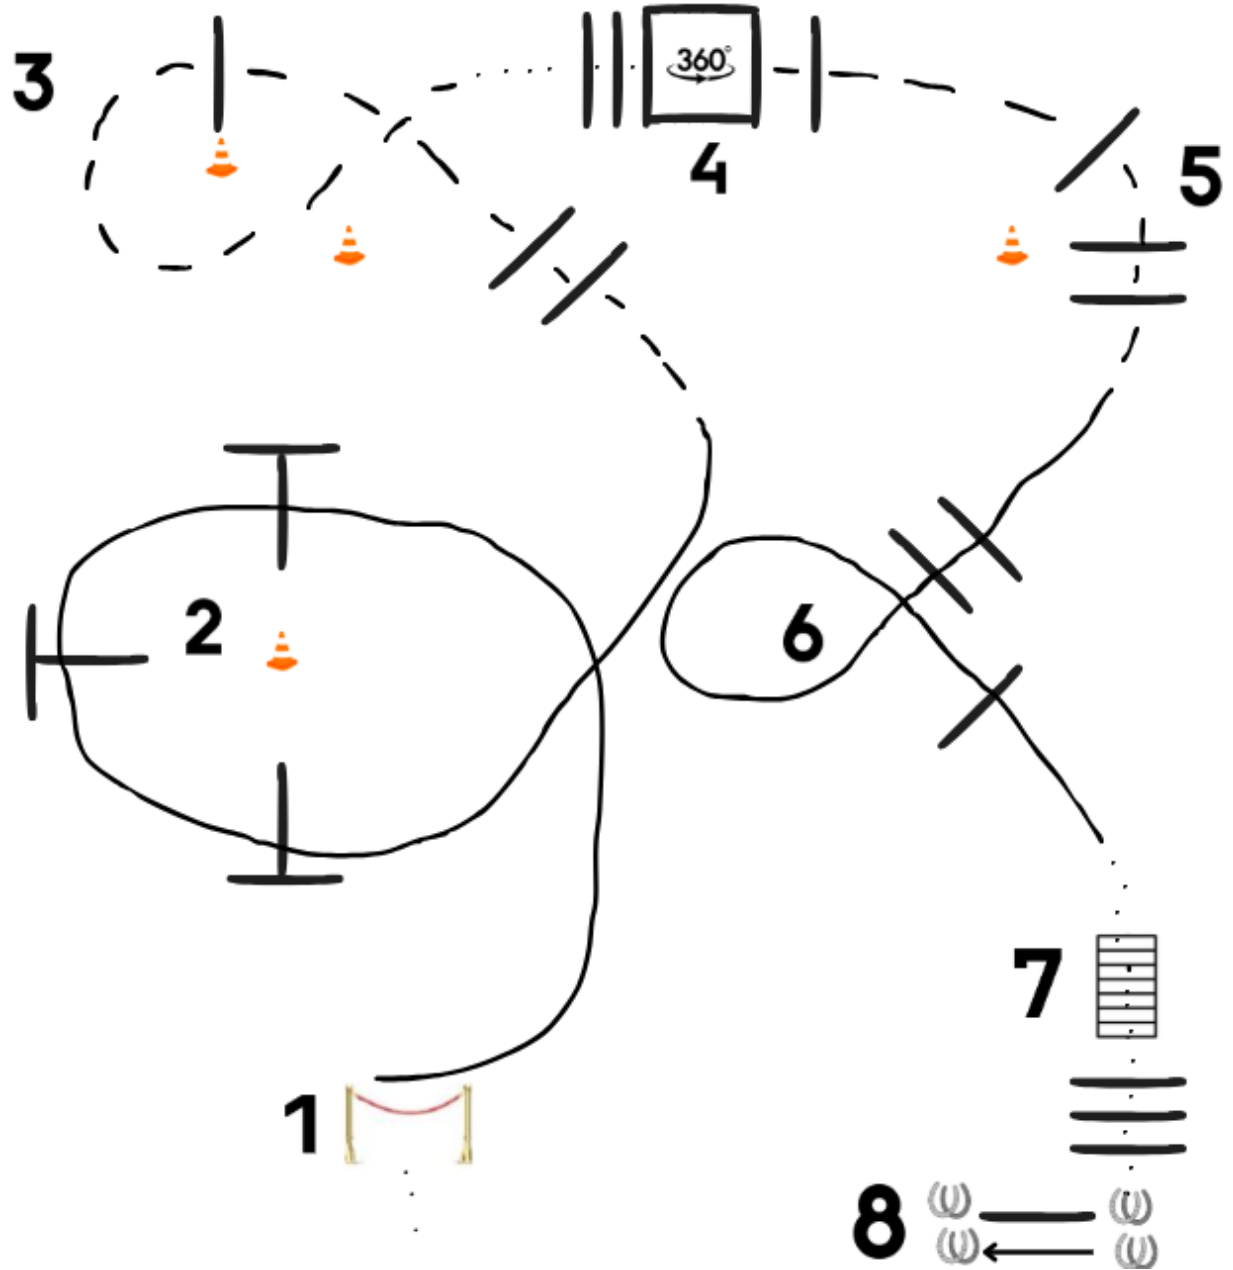

2024 Desert Classic Trail - Thursday

Classes: 345, 346, 347, 348 PB & HA Western Trail AOTR & AATR

1. Side pass Right over pole
2. Walk over Poles/Bridge
3. Left Lead Lope over poles
4. Jog over poles and into box
5. Halt in box. 360 either way. Walk out of box

6. Jog over poles
7. Right Lead Lope Over Poles
8. Work gate, left hand push

2024 Desert Classic Trail - Thursday

Classes: 349 & 350 PB & HA English Trail Open

1. Work gate, right hand push
2. Left Lead Canter over poles
3. Trot over poles
4. Walk into box. Halt in box. 360 either way

5. Trot out of box and Trot over poles
6. Right Lead Canter Over Poles
7. Walk over Bridge/Poles
8. Side pass right over pole

2024 Desert Classic Trail - Thursday

Classes: 351 & 352 PB & HA English Trail ATR

1. Work gate, right hand push
2. Left Lead Canter over poles
3. Trot over poles
4. Walk into box. Halt in box. 360 either way

5. Trot out of box and Trot over poles
6. Right Lead Canter Over Poles
7. Walk over Bridge/Poles
8. Side pass right over pole